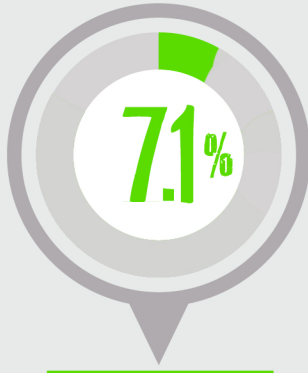

# UNDERAGE AND BINGE DRINKING

35 percent of Garrett College students drank alcohol in the last 30 days

35 percent of students reported binge drinking in the previous two weeks

38.6%

33.3%

Current use of alcohol in males and females (in the past 30 days)