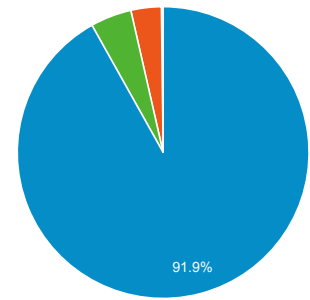

### Explorer

Pageviews

This data was filtered with the following filter expression: **influenza**

Page	Pageviews	Pageviews
	505 % of Total: 1.00% (50,664)	505 % of Total: 1.00% (50,664)
1. <a href="/influenza/">/influenza/</a>	464	91.88%
2. <a href="/influenza-vaccination-vulnerable-populations-including-pregnant-women/">/influenza-vaccination-vulnerable-populations-including-pregnant-women/</a>	23	4.55%
3. <a href="/national-influenza-vaccination-week/">/national-influenza-vaccination-week/</a>	17	3.37%
4. <a href="/influenza./">/influenza./</a>	1	0.20%

Contribution to total: Pageviews

Rows 1 - 4 of 4